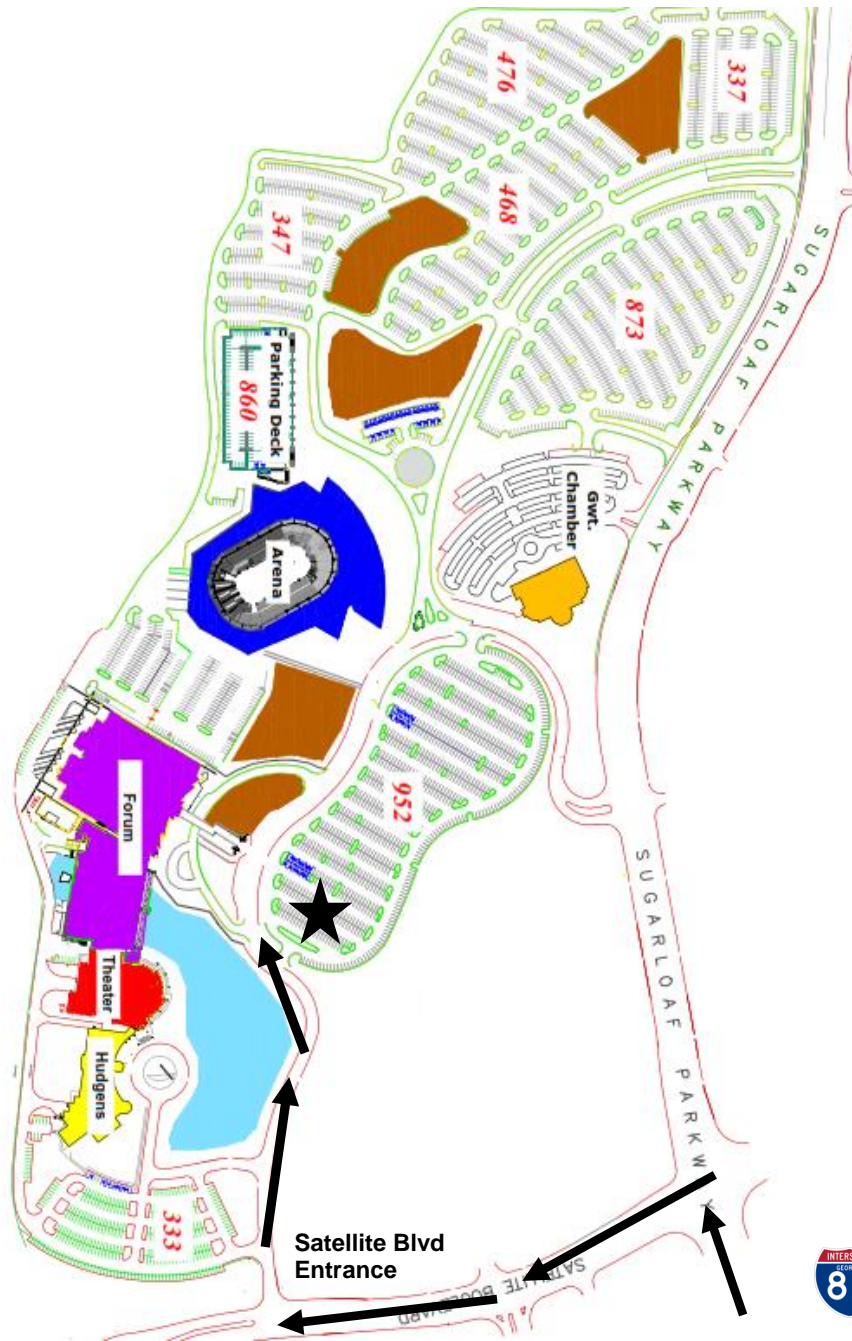

Infinite Energy CENTER

Infinite Energy Center Site Map Forum Parking Off Satellite Blvd

For convenient access to your parking area, please use the Satellite Blvd. entrance.

INFINITE ENERGY CENTER
ARENA • FORUM • THEATER

6400 Sugarloaf Parkway | Duluth, GA 30097 | (770) 813-7500 | InfiniteEnergyCenter.com