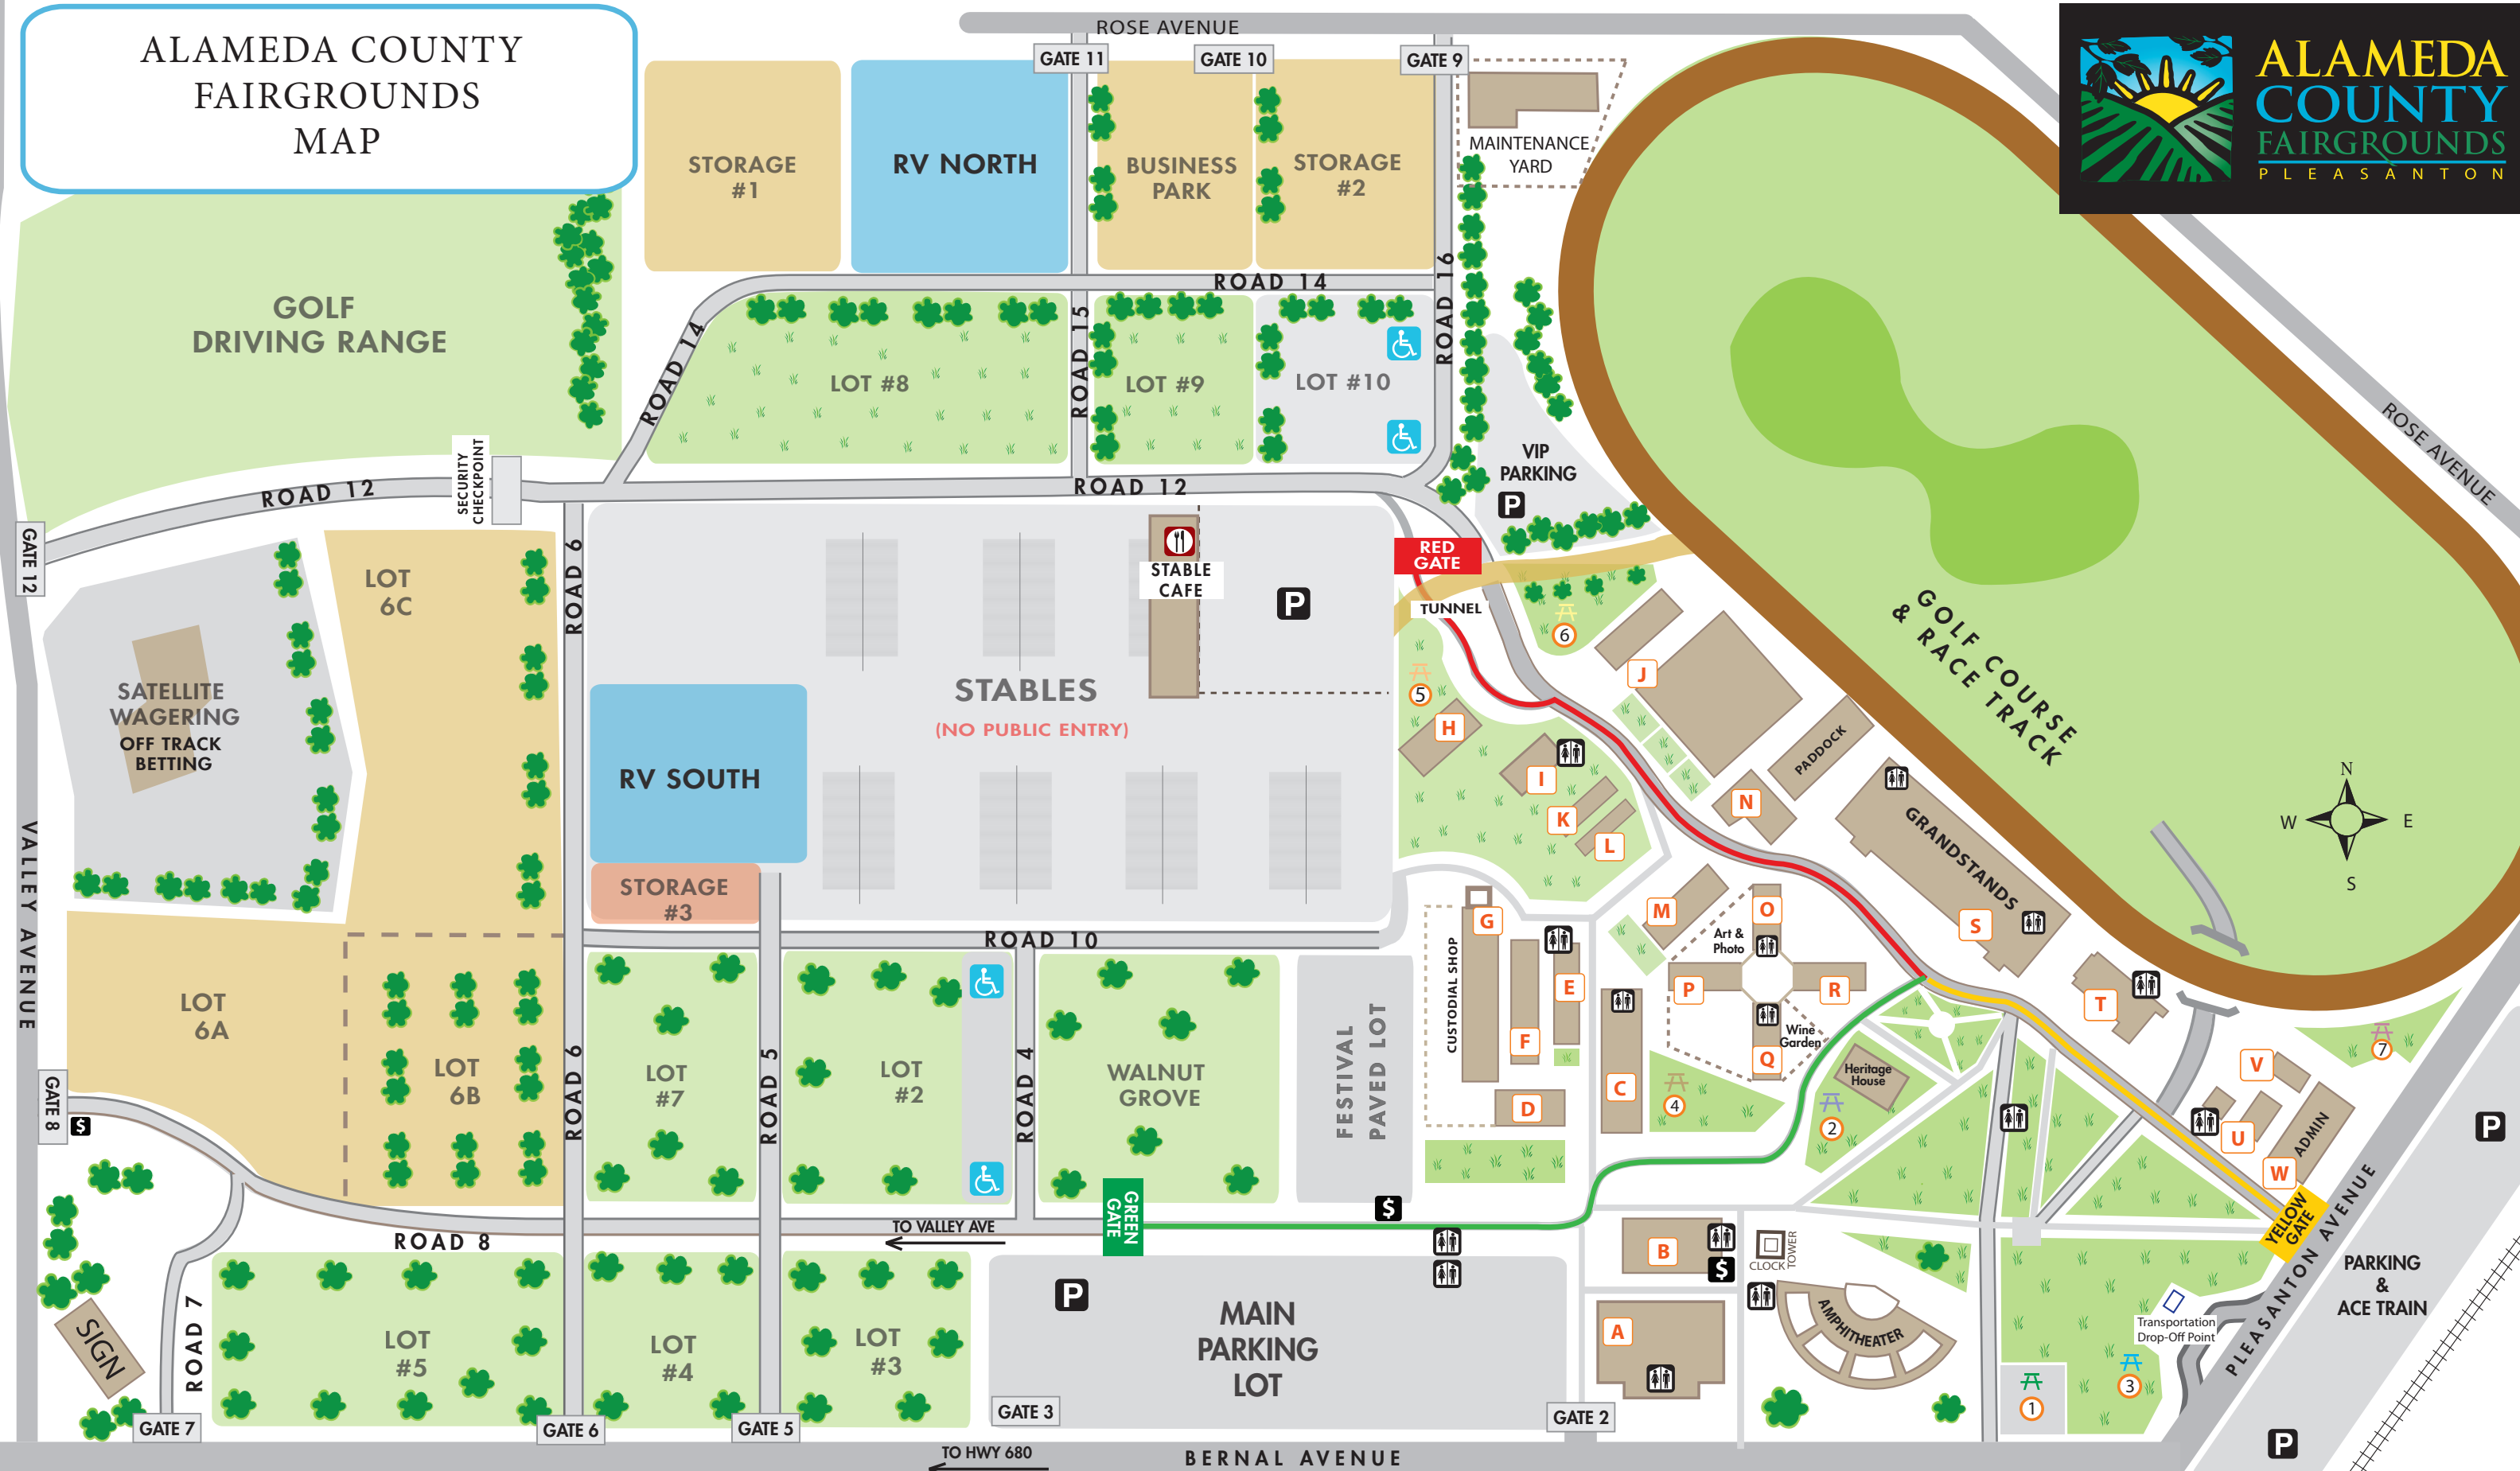

ALAMEDA COUNTY FAIRGROUNDS MAP

LEGEND

Buildings	Restrooms	Walkways	Parking	Directional Gate Lines
Picnic Areas	ATM machines	Driveways	Lawn Areas	Pedestrian Gates

PICNIC AREAS

① BERNAL GREENS	③ SHADY GROVE	⑤ COUNTRY PLAZA	⑦ IVY GLEN
② HERITAGE PLAZA	④ COMMERCE COURT	⑥ BRIDLE PATH	